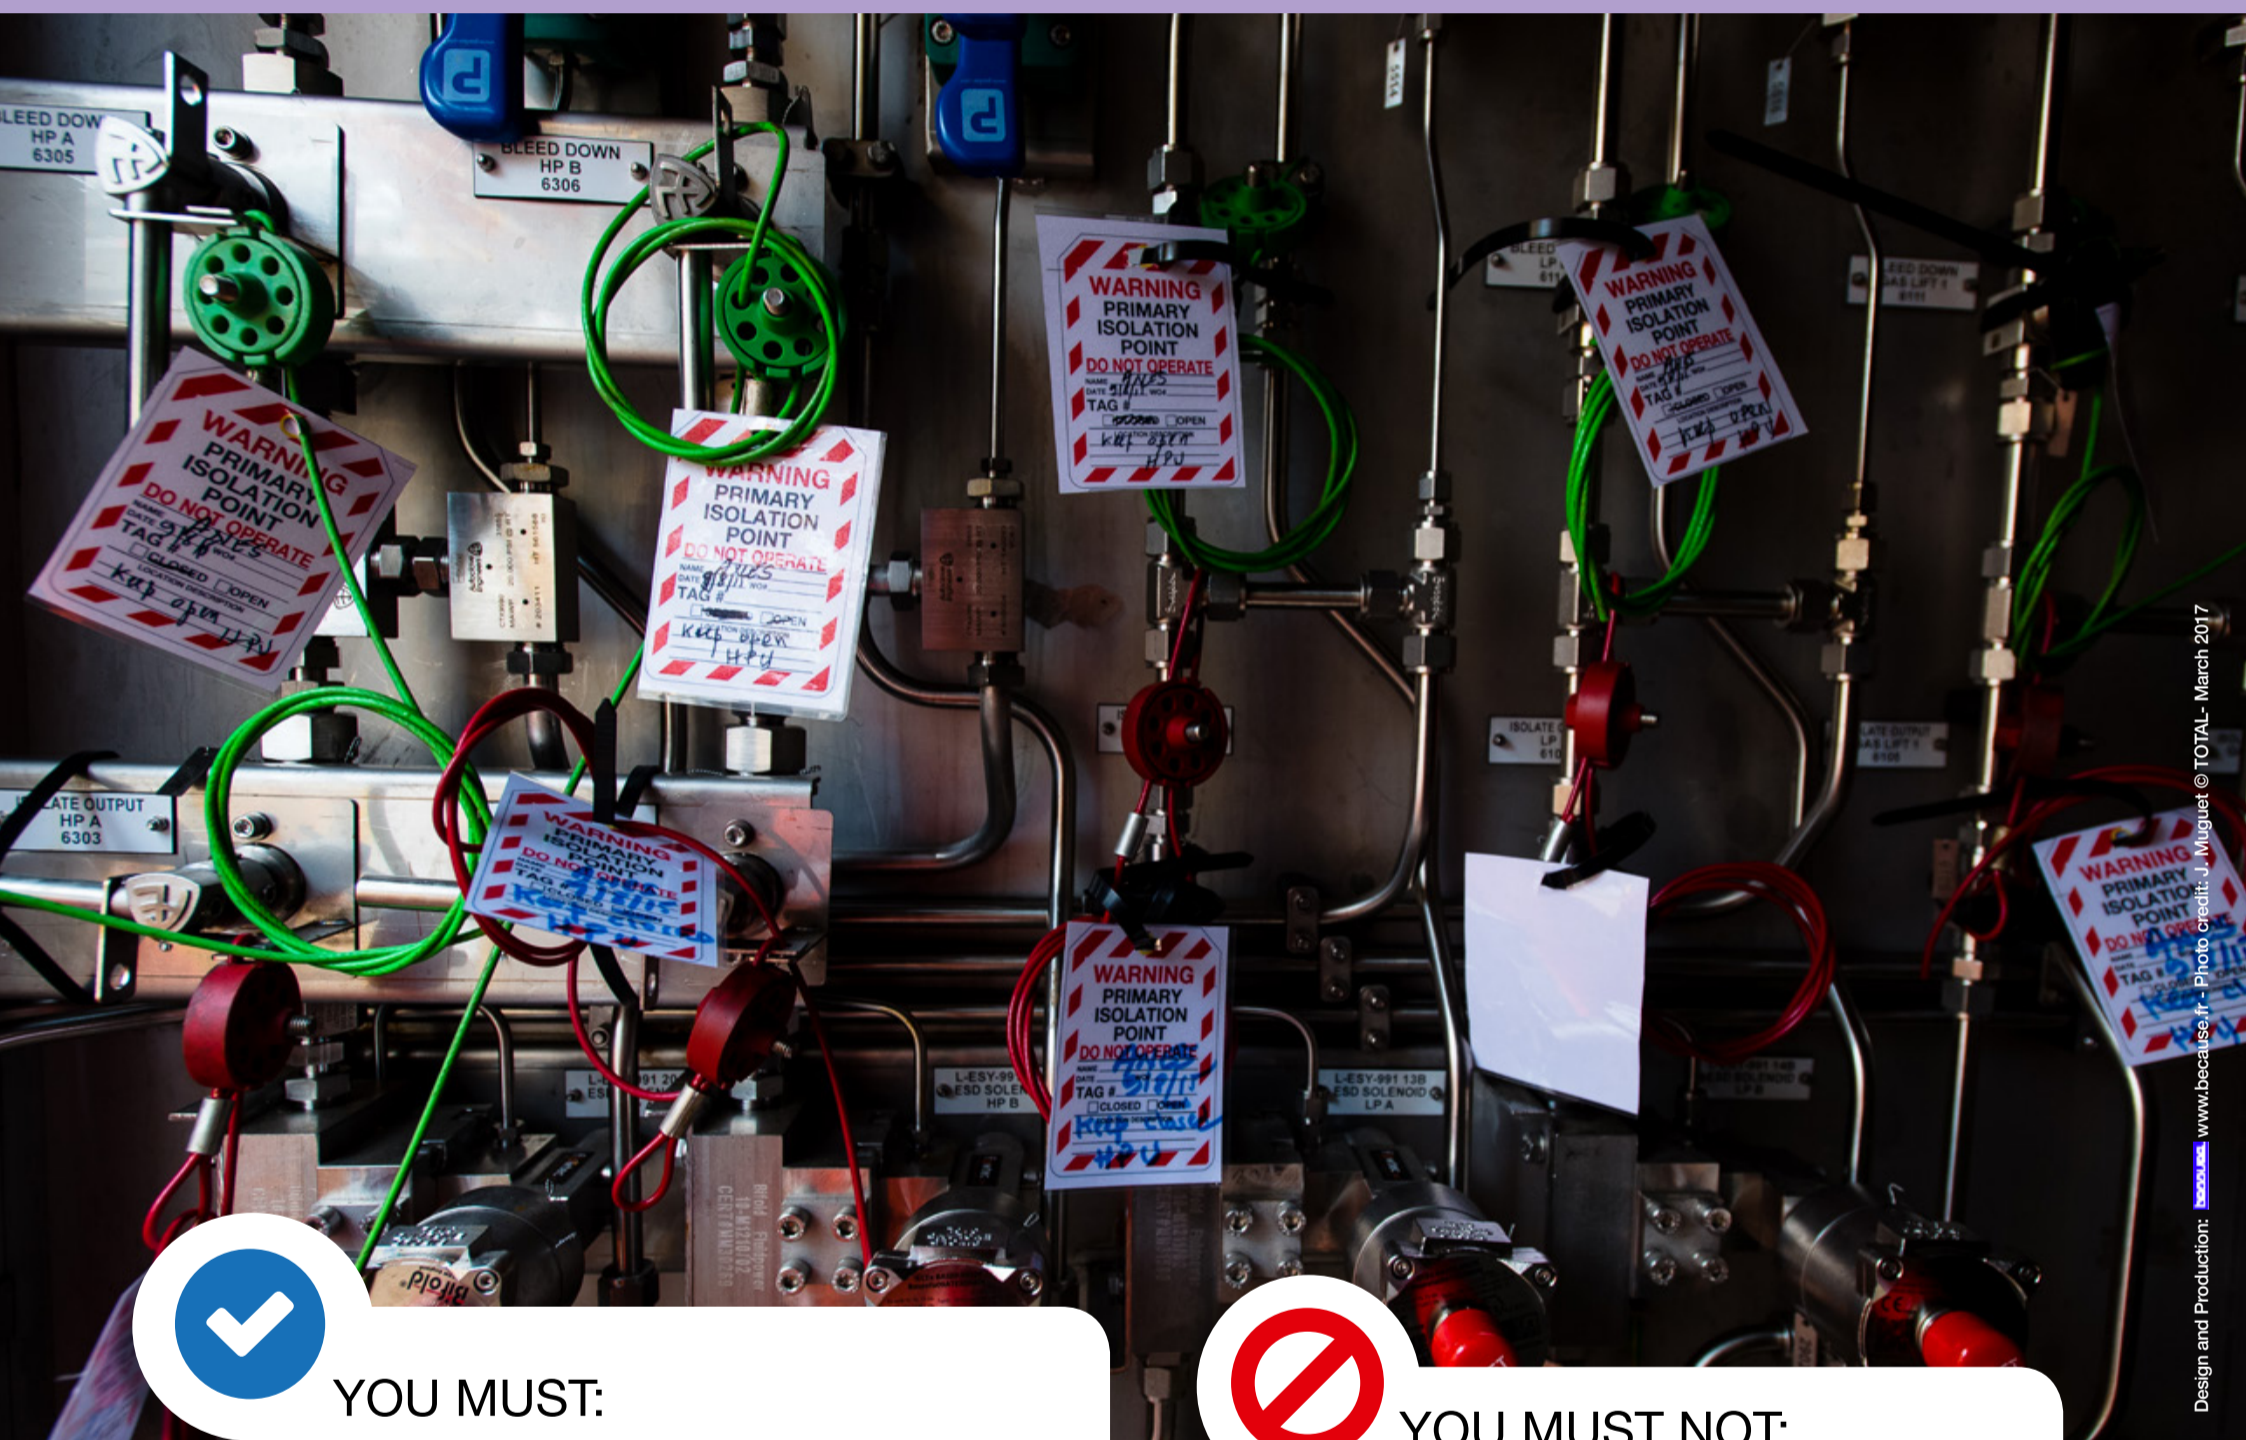

7 POWERED SYSTEMS

Total commitment to the Golden Rules

Design and Production: www.because.fr - Photo credit: J. Muguet © TOTAL - March 2017

YOU MUST:

- Follow the isolation plan and supervision instructions attached to the work permit.
- Check all isolations, locks and tags before performing any work and remove them before restarting operations.

YOU MUST NOT:

- Begin any work until you have checked that all energy and fluid sources have been isolated, unless you are specifically authorized to do so.